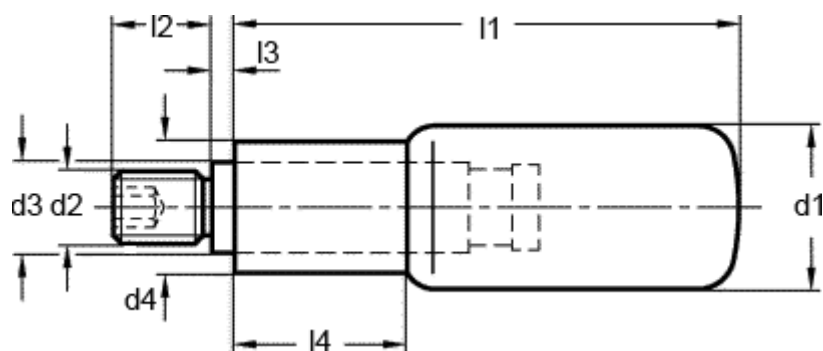

# Data Sheet

Article number: 200934071

Description: E+G Revolving handle  
GN 798.1-KT-18-M8

## Measures

$d1 = 18$   
 $d2 = M8$   
 $d3 = 10$   
 $d4 = 14.5$   
 $l1 = 56.0$   
 $l2 = 13$   
 $l3 = 2.5$   
 $l4 = 19$